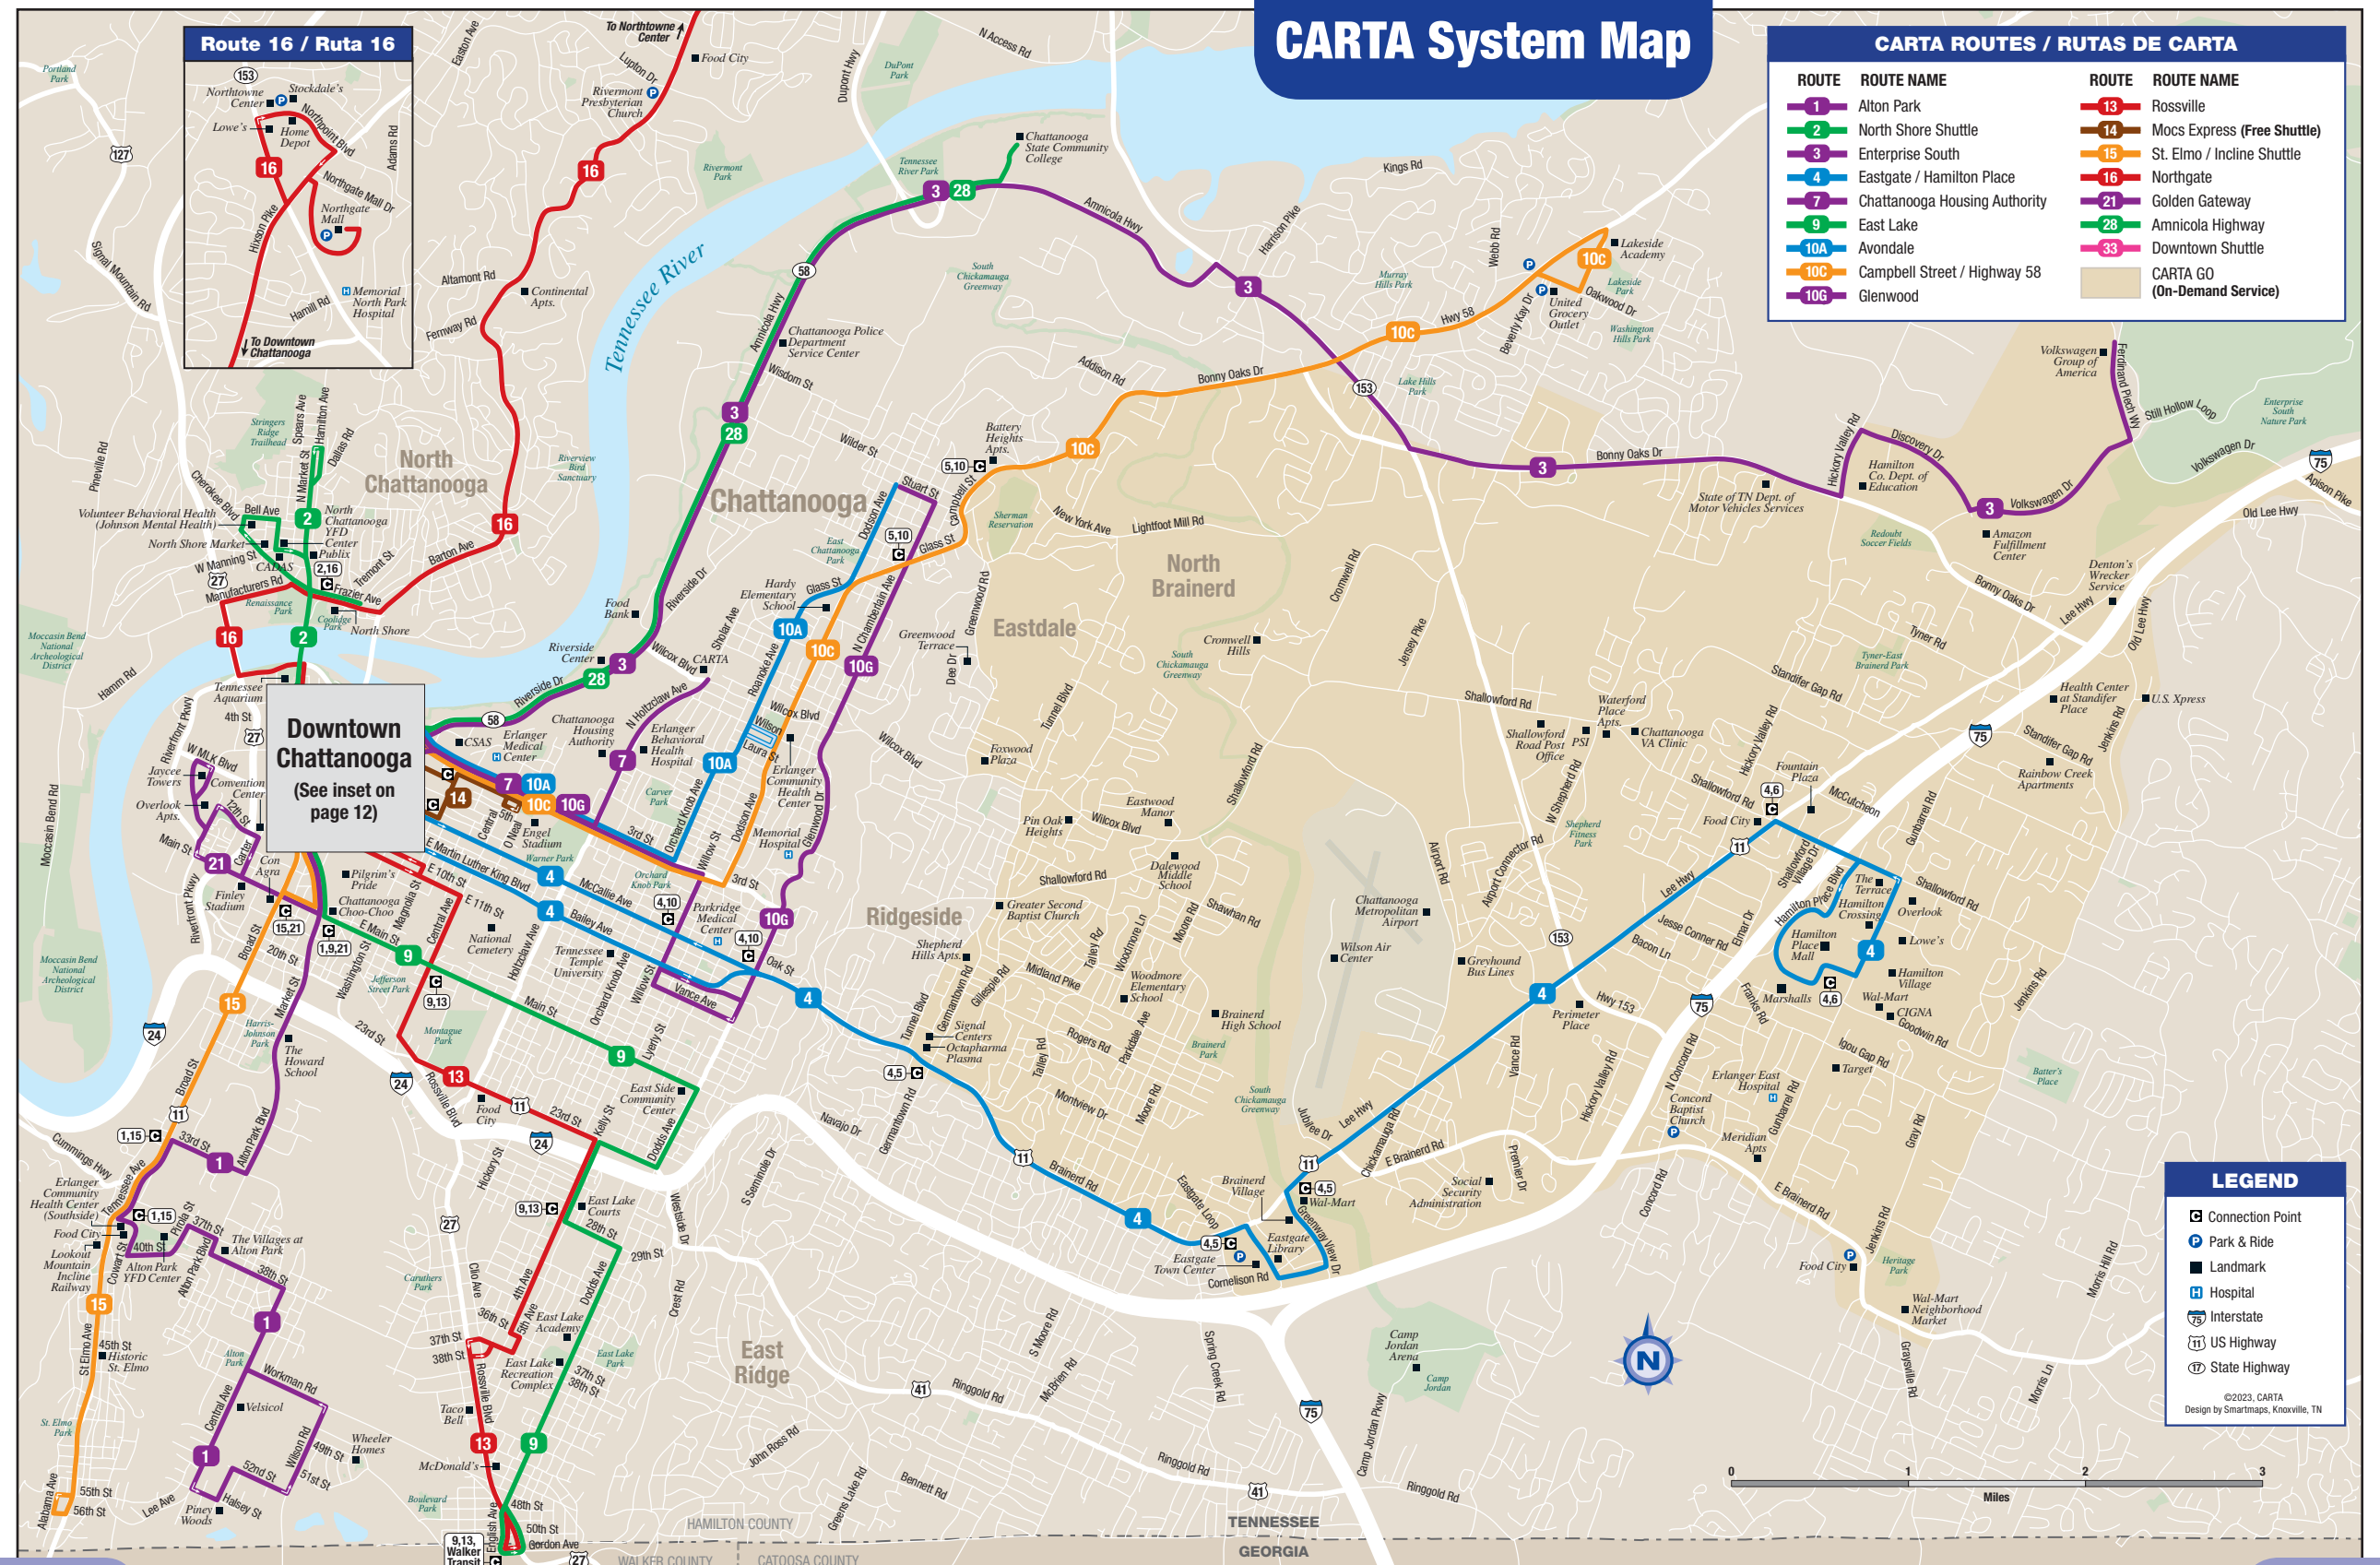

# CARTA System Map

## CARTA ROUTES / RUTAS DE CARTA

ROUTE	ROUTE NAME	ROUTE	ROUTE NAME
1	Alton Park	13	Rossville
2	North Shore Shuttle	14	Mocs Express (Free Shuttle)
3	Enterprise South	15	St. Elmo / Incline Shuttle
4	Eastgate / Hamilton Place	16	Northgate
7	Chattanooga Housing Authority	21	Golden Gateway
9	East Lake	28	Amnicola Highway
10A	Avondale	33	Downtown Shuttle
10C	Campbell Street / Highway 58		CARTA GO (On-Demand Service)
10G	Glenwood		

### Route 16 / Ruta 16

**Downtown Chattanooga**  
(See inset on page 12)

### LEGEND

- Connection Point
- Park & Ride
- Landmark
- Hospital
- Interstate
- US Highway
- State Highway

©2023, CARTA  
Design by Smartmaps, Knoxville, TN