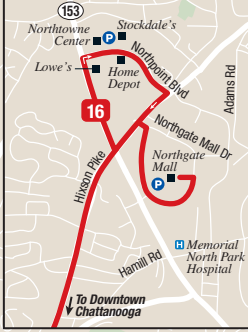

# CARTA System Map

## CARTA ROUTES / RUTAS DE CARTA

ROUTE	ROUTE NAME	ROUTE	ROUTE NAME
1	Alton Park	13	Rossville
2	North Shore Shuttle	14	Mocs Express (Free Shuttle)
3	Enterprise South	15	St. Elmo / Incline Shuttle
4	Eastgate / Hamilton Place	16	Northgate
7	Chattanooga Housing Authority	21	Golden Gateway
9	East Lake	28	Amnicola Highway
10A	Avondale	33	Downtown Shuttle
10C	Campbell Street / Highway 58		CARTA GO (On-Demand Service)
10G	Glenwood		

### Route 16 / Ruta 16

**Downtown Chattanooga**  
(See inset on page 12)

### LEGEND

- Connection Point
- Park & Ride
- Landmark
- Hospital
- Interstate
- US Highway
- State Highway

©2023, CARTA  
Design by Smartmaps, Knoxville, TN