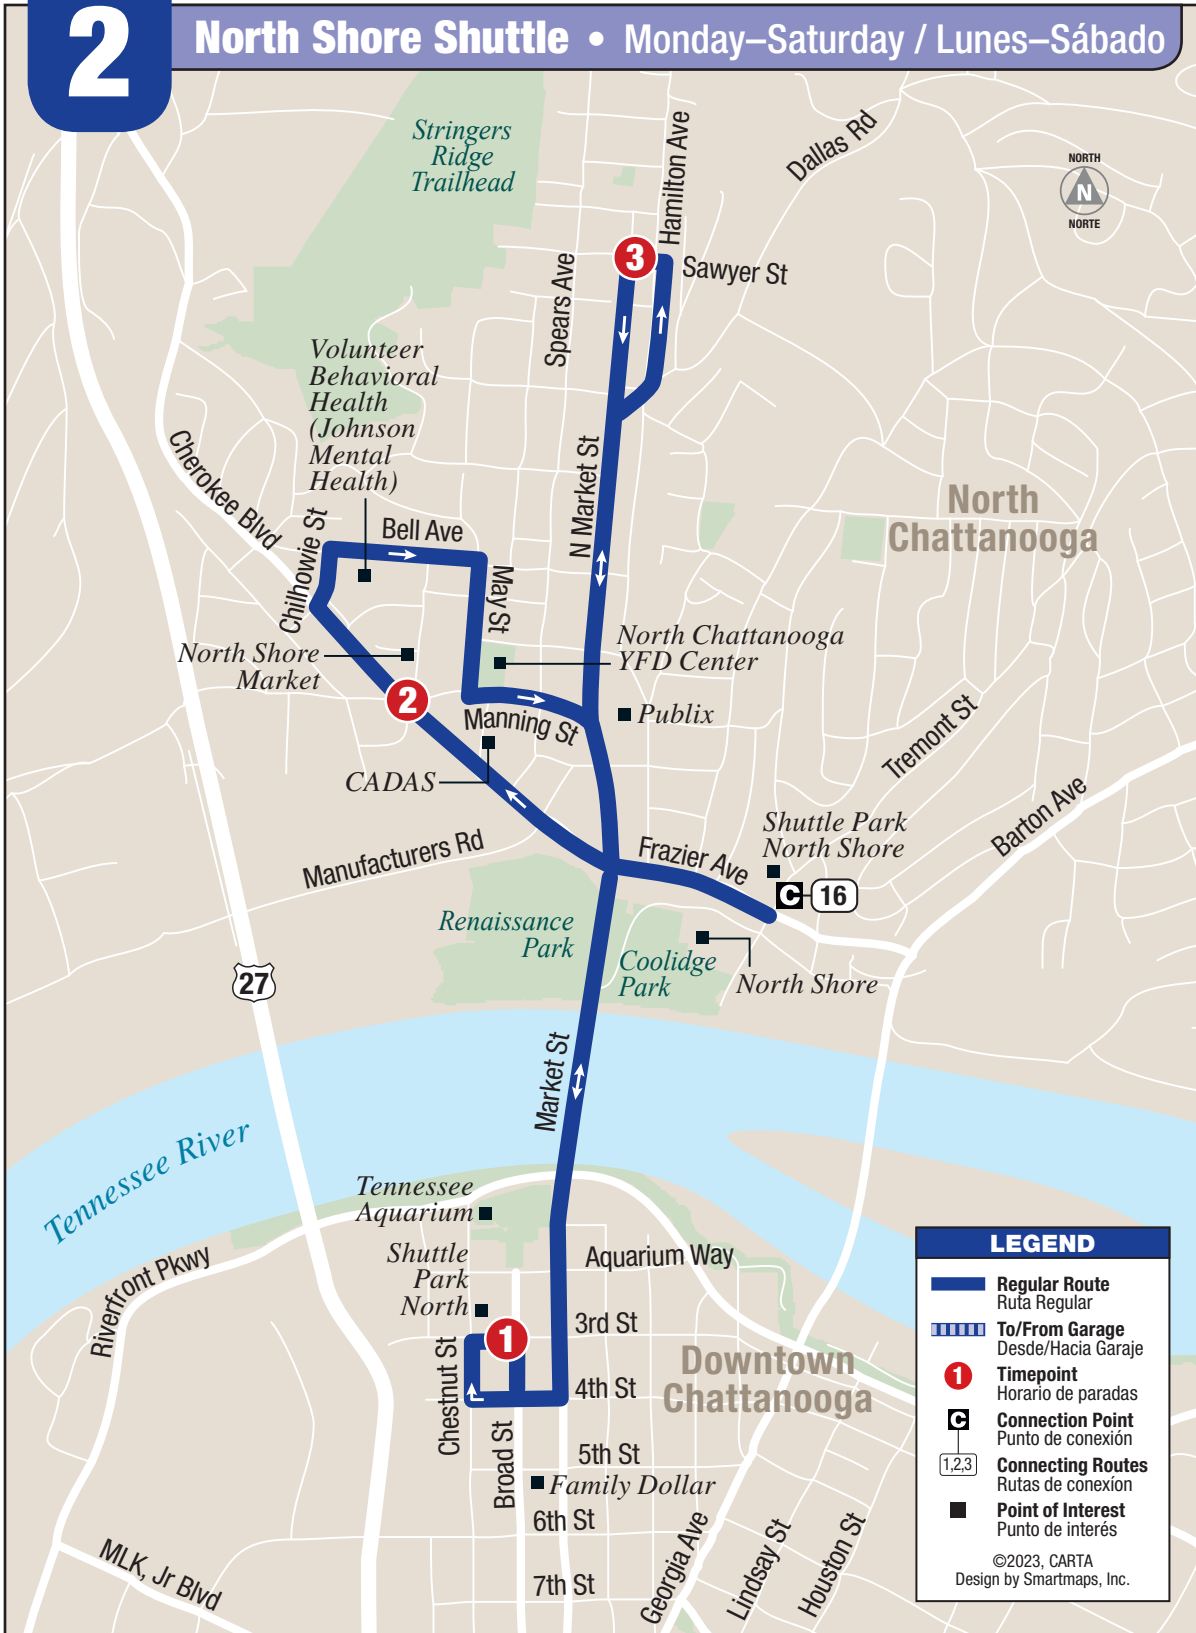

## North Shore Shuttle • Monday–Saturday / Lunes–Sábado

## Route 2 North Shore Shuttle / Lanzadera de North Shore

**HOLIDAY SERVICE:** Route not in service on Sundays, New Year’s Day, Independence Day, Labor Day, Thanksgiving Day and Christmas Day. On Martin Luther King, Jr. Day, Memorial Day, and Juneteenth buses run on a Saturday schedule. /

## Outbound from Downtown / Saliendo del Centro

## Inbound to Downtown / De ida hacia el Centro

Bus comes from / Bus viene de

1 Shuttle Park North

2 Cherokee & Manning

3 North Market & Sawyer

3 North Market & Sawyer

1 Shuttle Park North

Bus goes to / Bus va hacia