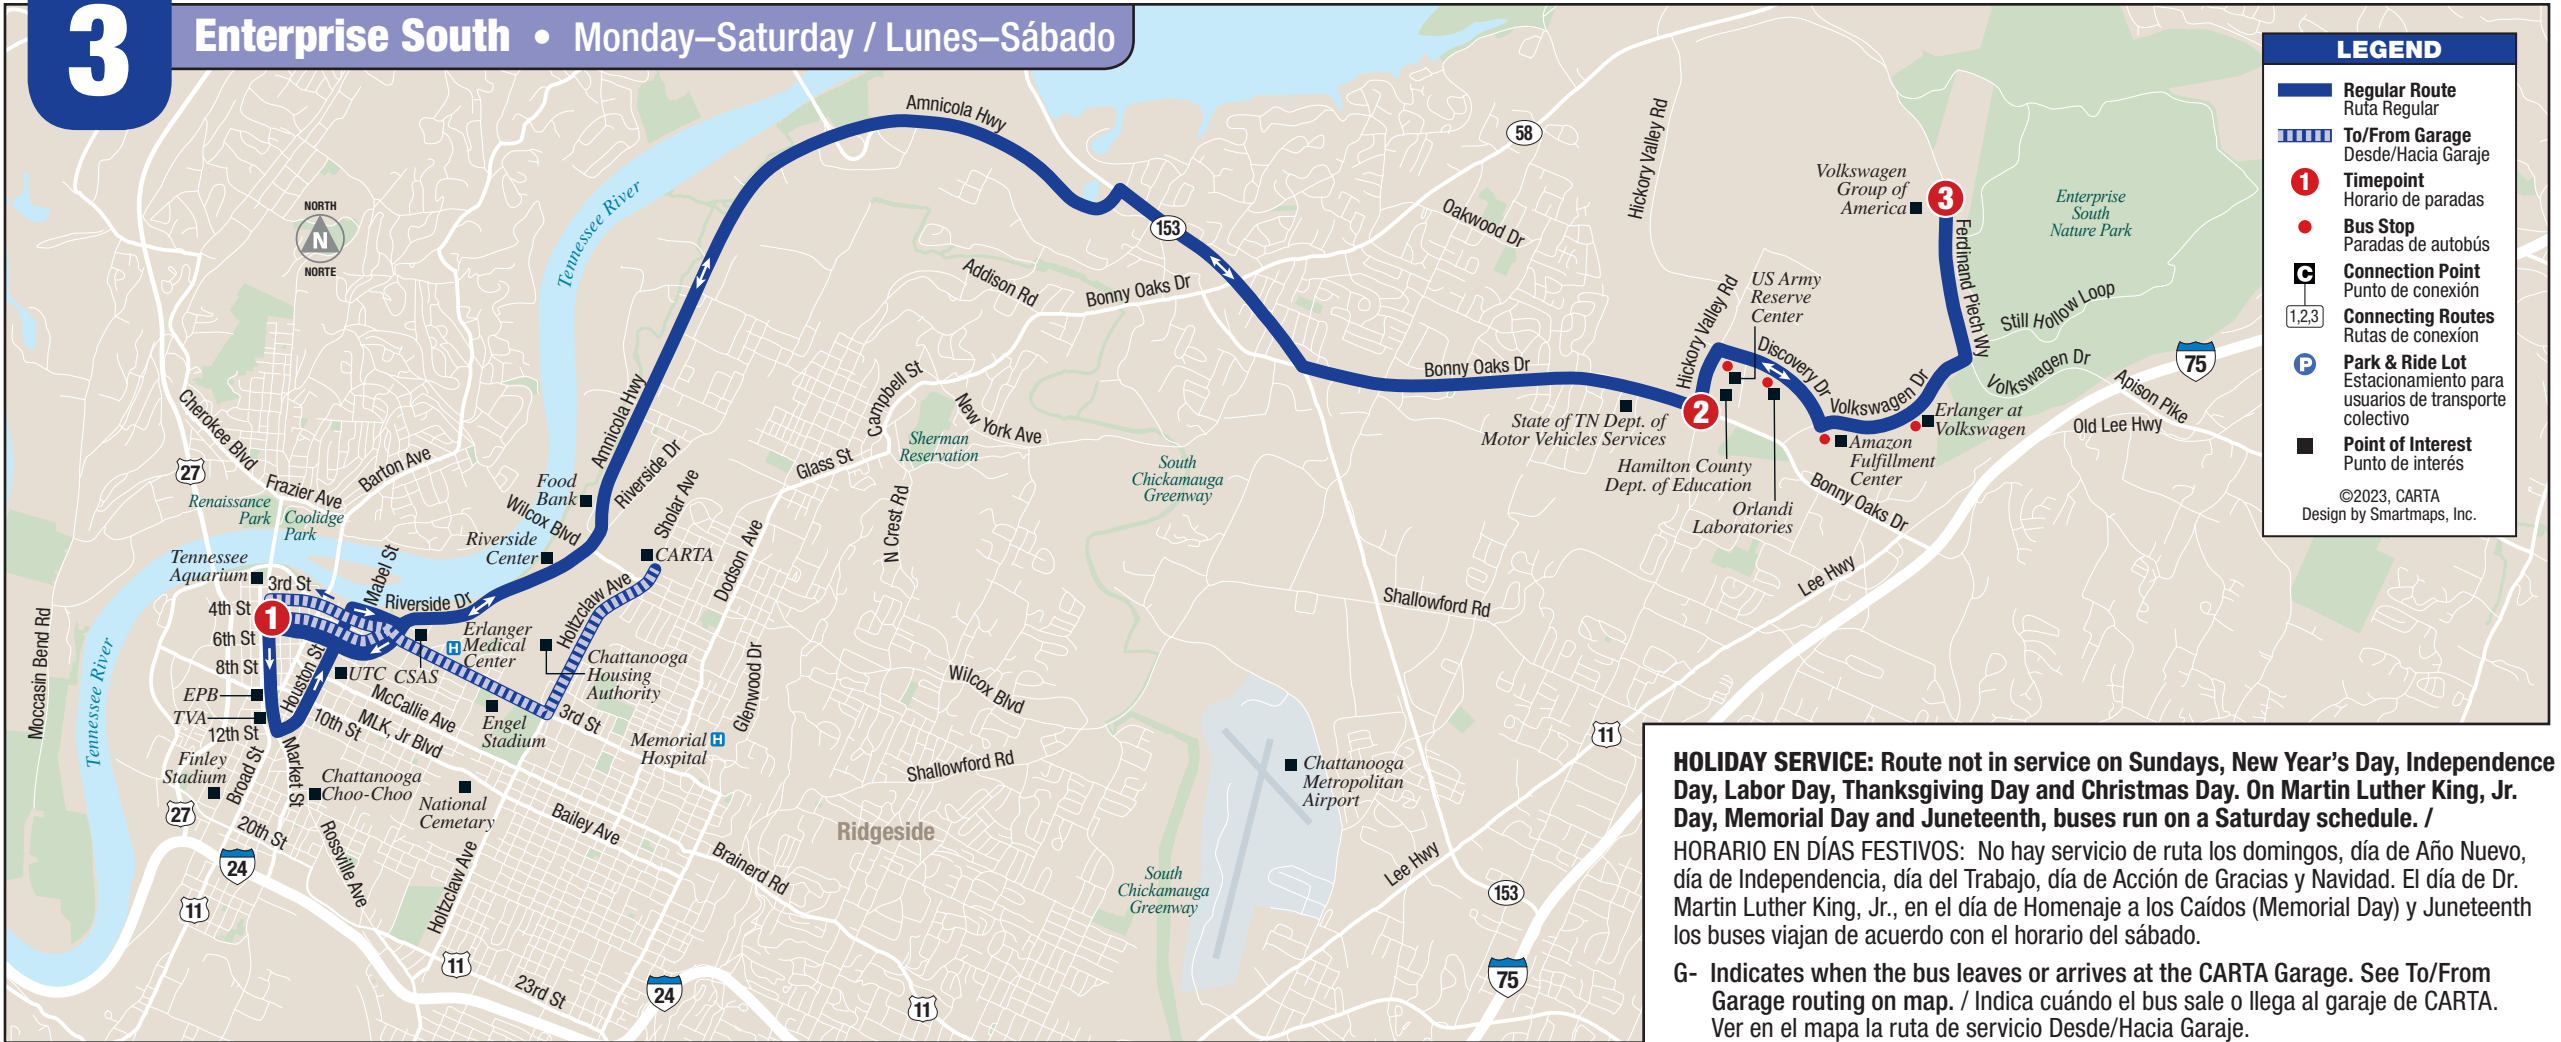

3

Enterprise South • Monday–Saturday / Lunes–Sábado

LEGEND

- Regular Route** Ruta Regular
- To/From Garage** Desde/Hacia Garaje
- Timepoint** Horario de paradas
- Bus Stop** Paradas de autobús
- Connection Point** Punto de conexión
- Connecting Routes** Rutas de conexión
- Park & Ride Lot** Estacionamiento para usuarios de transporte colectivo
- Point of Interest** Punto de interés

©2023, CARTA
Design by Smartmaps, Inc.

HOLIDAY SERVICE: Route not in service on Sundays, New Year's Day, Independence Day, Labor Day, Thanksgiving Day and Christmas Day. On Martin Luther King, Jr. Day, Memorial Day and Juneteenth, buses run on a Saturday schedule. /

Route 3 Enterprise South (Sur)

MONDAY-FRIDAY / LUNES-VIERNES • 4:40 AM – 7:20 PM

	Outbound from Downtown / Saliendo del Centro				Inbound to Downtown / De ida hacia el Centro			
	1	2	3		3	2	1	
AM								
G-4:40	4:50	5:20	5:25		5:25	5:30	6:05	3
3	6:05	6:35	6:40		6:40	6:45	7:20	3
10G	6:35	7:05	7:10		7:10	7:15	7:50	10C
3	7:20	7:50	7:55		7:55	8:00	8:35	G-8:55
10C	8:05	8:50	8:55		8:55	9:00	9:35	G-9:55
PM								
G-3:05	3:15	4:00	4:05		4:05	4:10	4:50	3
G-4:05	4:15	5:00	5:05		5:05	5:10	5:45	3
3	4:50	5:35	5:40		5:40	5:45	6:20	G-6:40
3	5:45	6:15	6:20		6:20	6:25	7:00	G-7:20

Route 3 Enterprise South (Sur)

SATURDAY / SÁBADO • 4:45 AM – 7:20 PM

	Outbound from Downtown / Saliendo del Centro				Inbound to Downtown / De ida hacia el Centro			
	1	2	3		3	2	1	
AM								
G-4:45	4:55	5:20	5:25		5:25	5:30	6:05	3
3	6:05	6:35	6:40		6:40	6:45	7:20	3
G-6:25	6:35	7:05	7:10		7:10	7:15	7:50	G-8:10
3	7:20	7:50	7:55		7:55	8:00	8:35	G-8:50
PM								
G-4:05	4:15	5:00	5:05		5:05	5:10	5:45	3
G-4:40	4:50	5:35	5:40		5:40	5:45	6:20	G-6:40
3	5:45	6:15	6:20		6:20	6:25	7:00	G-7:20