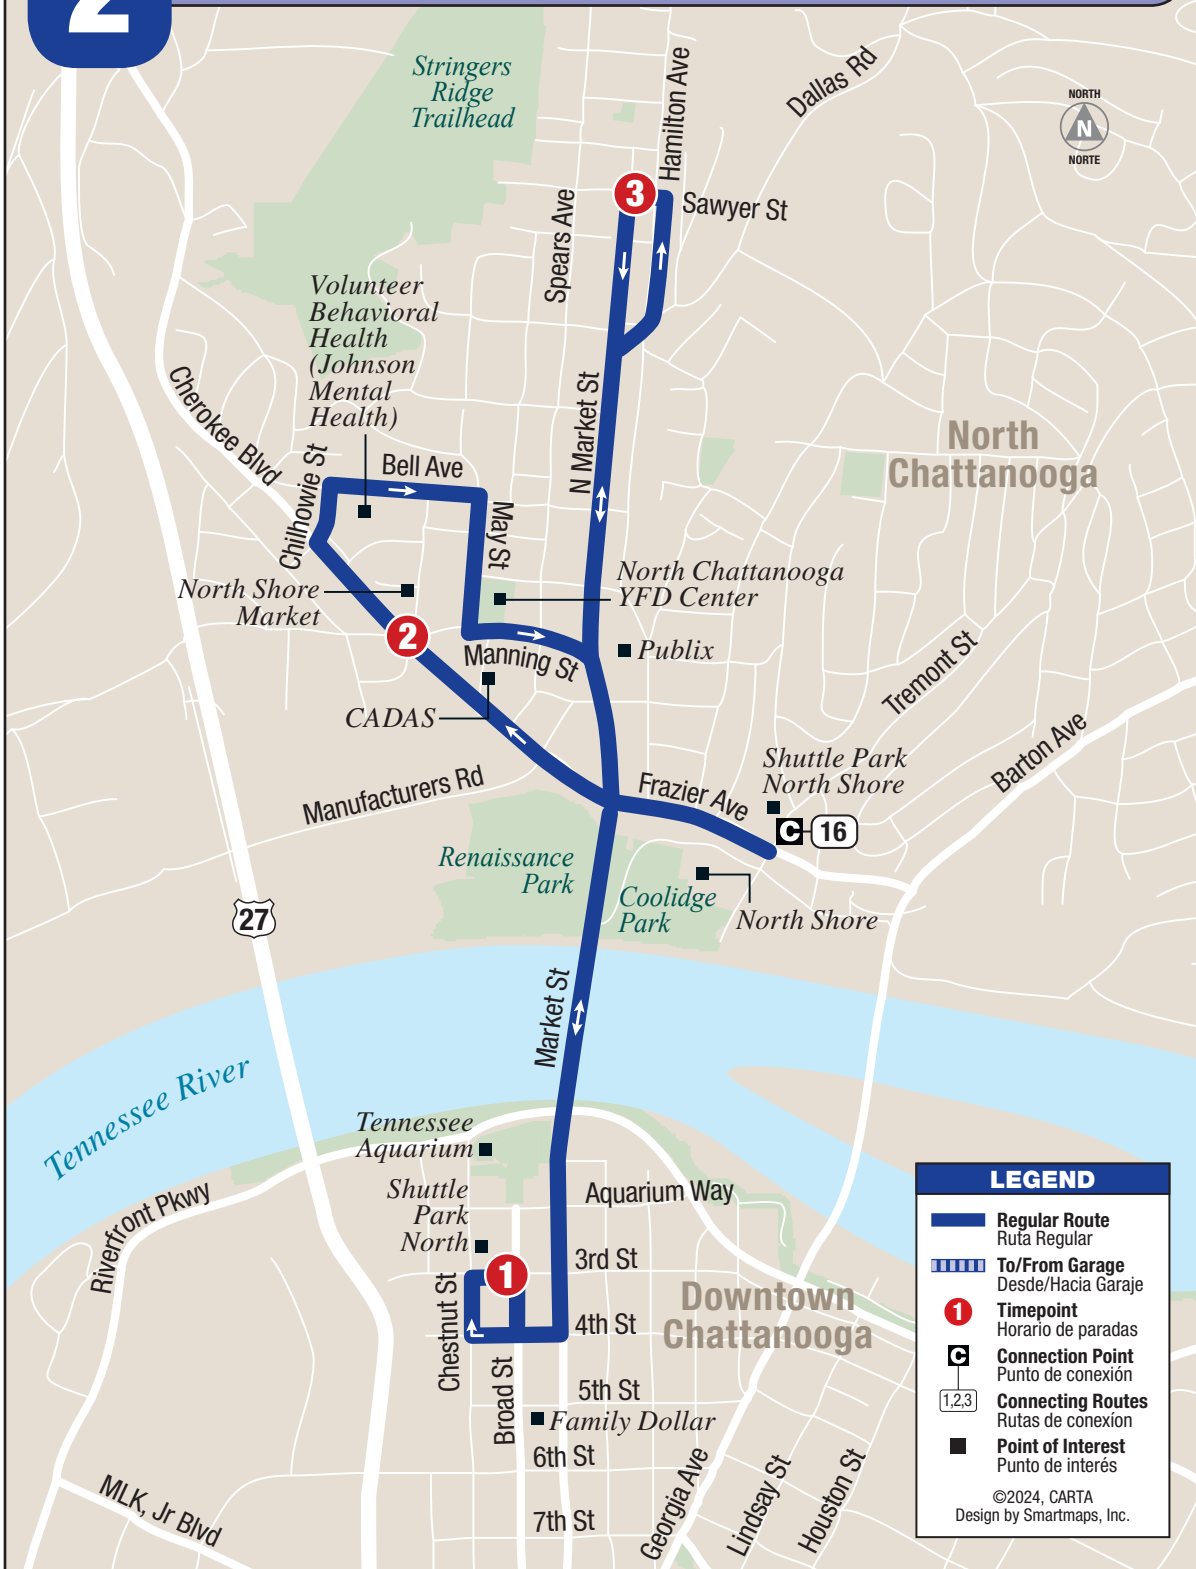

2

North Shore Shuttle • Monday–Saturday / Lunes–Sábado

Route 2 North Shore Shuttle / Lanzadera de North Shore

HOLIDAY SERVICE: Route not in service on Sundays, New Year’s Day, Independence Day, Labor Day, Thanksgiving Day and Christmas Day. On Martin Luther King, Jr. Day, Memorial Day, and Juneteenth buses run on a Saturday schedule. /

MONDAY–FRIDAY / LUNES–VIERNE • 6:50 AM – 6:10 PM

	Outbound from Downtown / Saliendo del Centro				Inbound to Downtown / De ida hacia el Centro		
	Bus comes from / Bus viene de	1 Shuttle Park North	2 Cherokee & Manning	3 North Market & Sawyer	3 North Market & Sawyer	1 Shuttle Park North	Bus goes to / Bus va hacia
AM	SPS-6:50	7:00	7:10	7:15	7:15	7:30	2
	2	7:30	7:40	7:45	7:45	8:00	2
	2	8:00	8:10	8:15	8:15	8:30	2
	2	8:30	8:40	8:45	8:45	9:00	2
	2	9:00	9:10	9:15	9:15	9:30	2
	2	9:30	9:40	9:45	9:45	10:00	2
	2	10:00	10:10	10:15	10:15	10:30	2
	2	10:30	10:40	10:45	10:45	11:00	2
	2	11:00	11:10	11:15	11:15	11:30	2
	2	11:30	11:40	11:45	11:45	12:00	2
	2	12:00	12:10	12:15	12:15	12:30	2
2	12:30	12:40	12:45	12:45	1:00	2	
2	1:00	1:10	1:15	1:15	1:30	2	
2	1:30	1:40	1:45	1:45	2:00	2	
P.M	2	2:00	2:10	2:15	2:15	2:30	2
	2	2:30	2:40	2:45	2:45	3:00	2
	2	3:00	3:10	3:15	3:15	3:30	2
	2	3:30	3:40	3:45	3:45	4:00	2
	2	4:00	4:10	4:15	4:15	4:30	2
	2	4:30	4:40	4:45	4:45	5:00	2
	2	5:00	5:10	5:15	5:15	5:30	2
	2	5:30	5:40	5:45	5:45	6:00	SPS-6:10

Route 2 North Shore Shuttle

Please see map on page 24
Favor ver el mapa en la página 24

Continued from previous page / Continuación de la página anterior

SATURDAY / SÁBADO • 9:50 AM – 6:10 PM

Outbound from Downtown / Saliendo del Centro

Inbound to Downtown / De ida hacia el Centro

Bus comes from / Bus viene de

1 Shuttle Park North

2 Cherokee & Manning

3 North Market & Sawyer

3 North Market & Sawyer

1 Shuttle Park North

Bus goes to / Bus va hacia